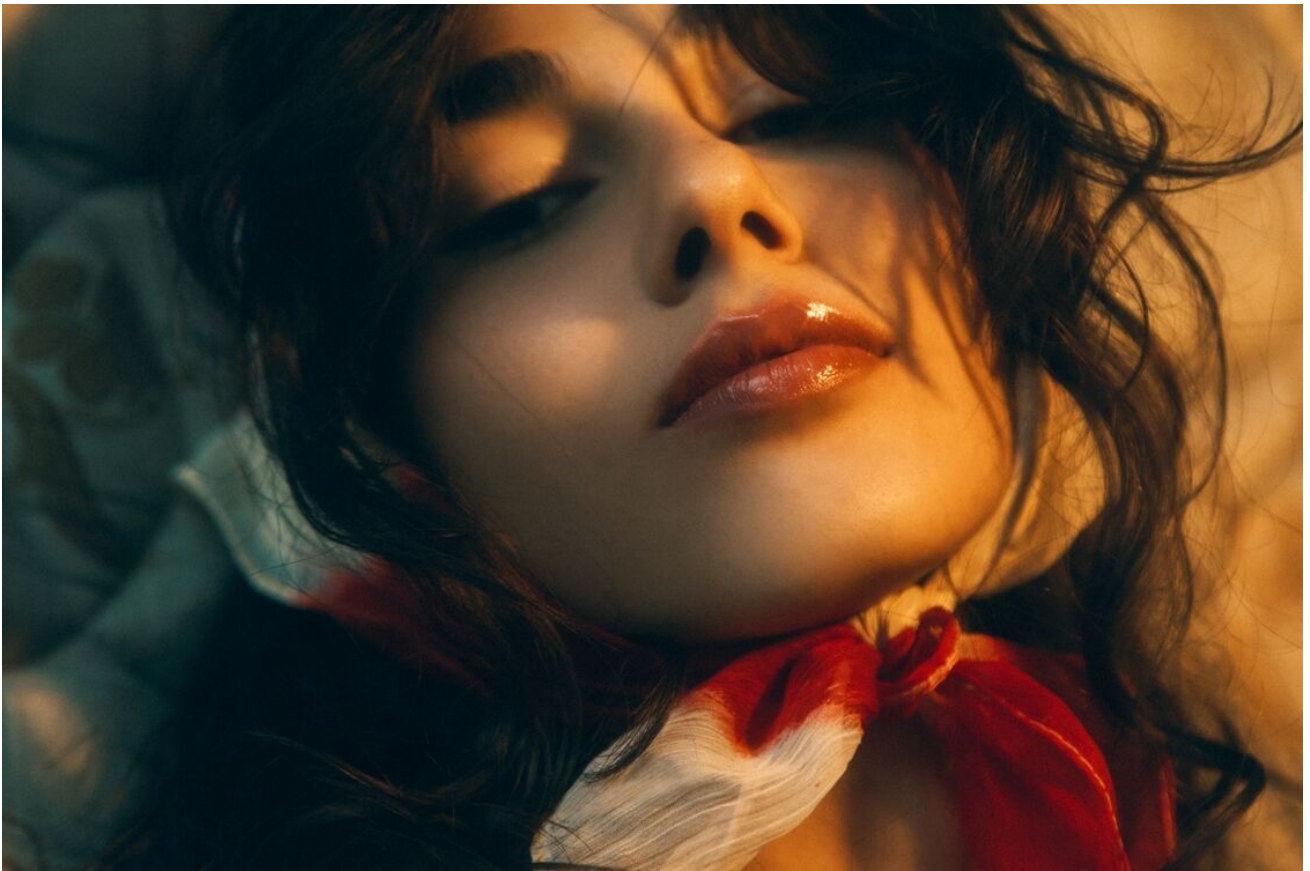

MARIA DAVOLI

height 5'8.5 · bust 33" · cup A/B · waist 24" · hips 35" · dress 36 EU/6 US/8 UK
shoes size 39 EU/8 US/6 UK · hair brown · eyes brown